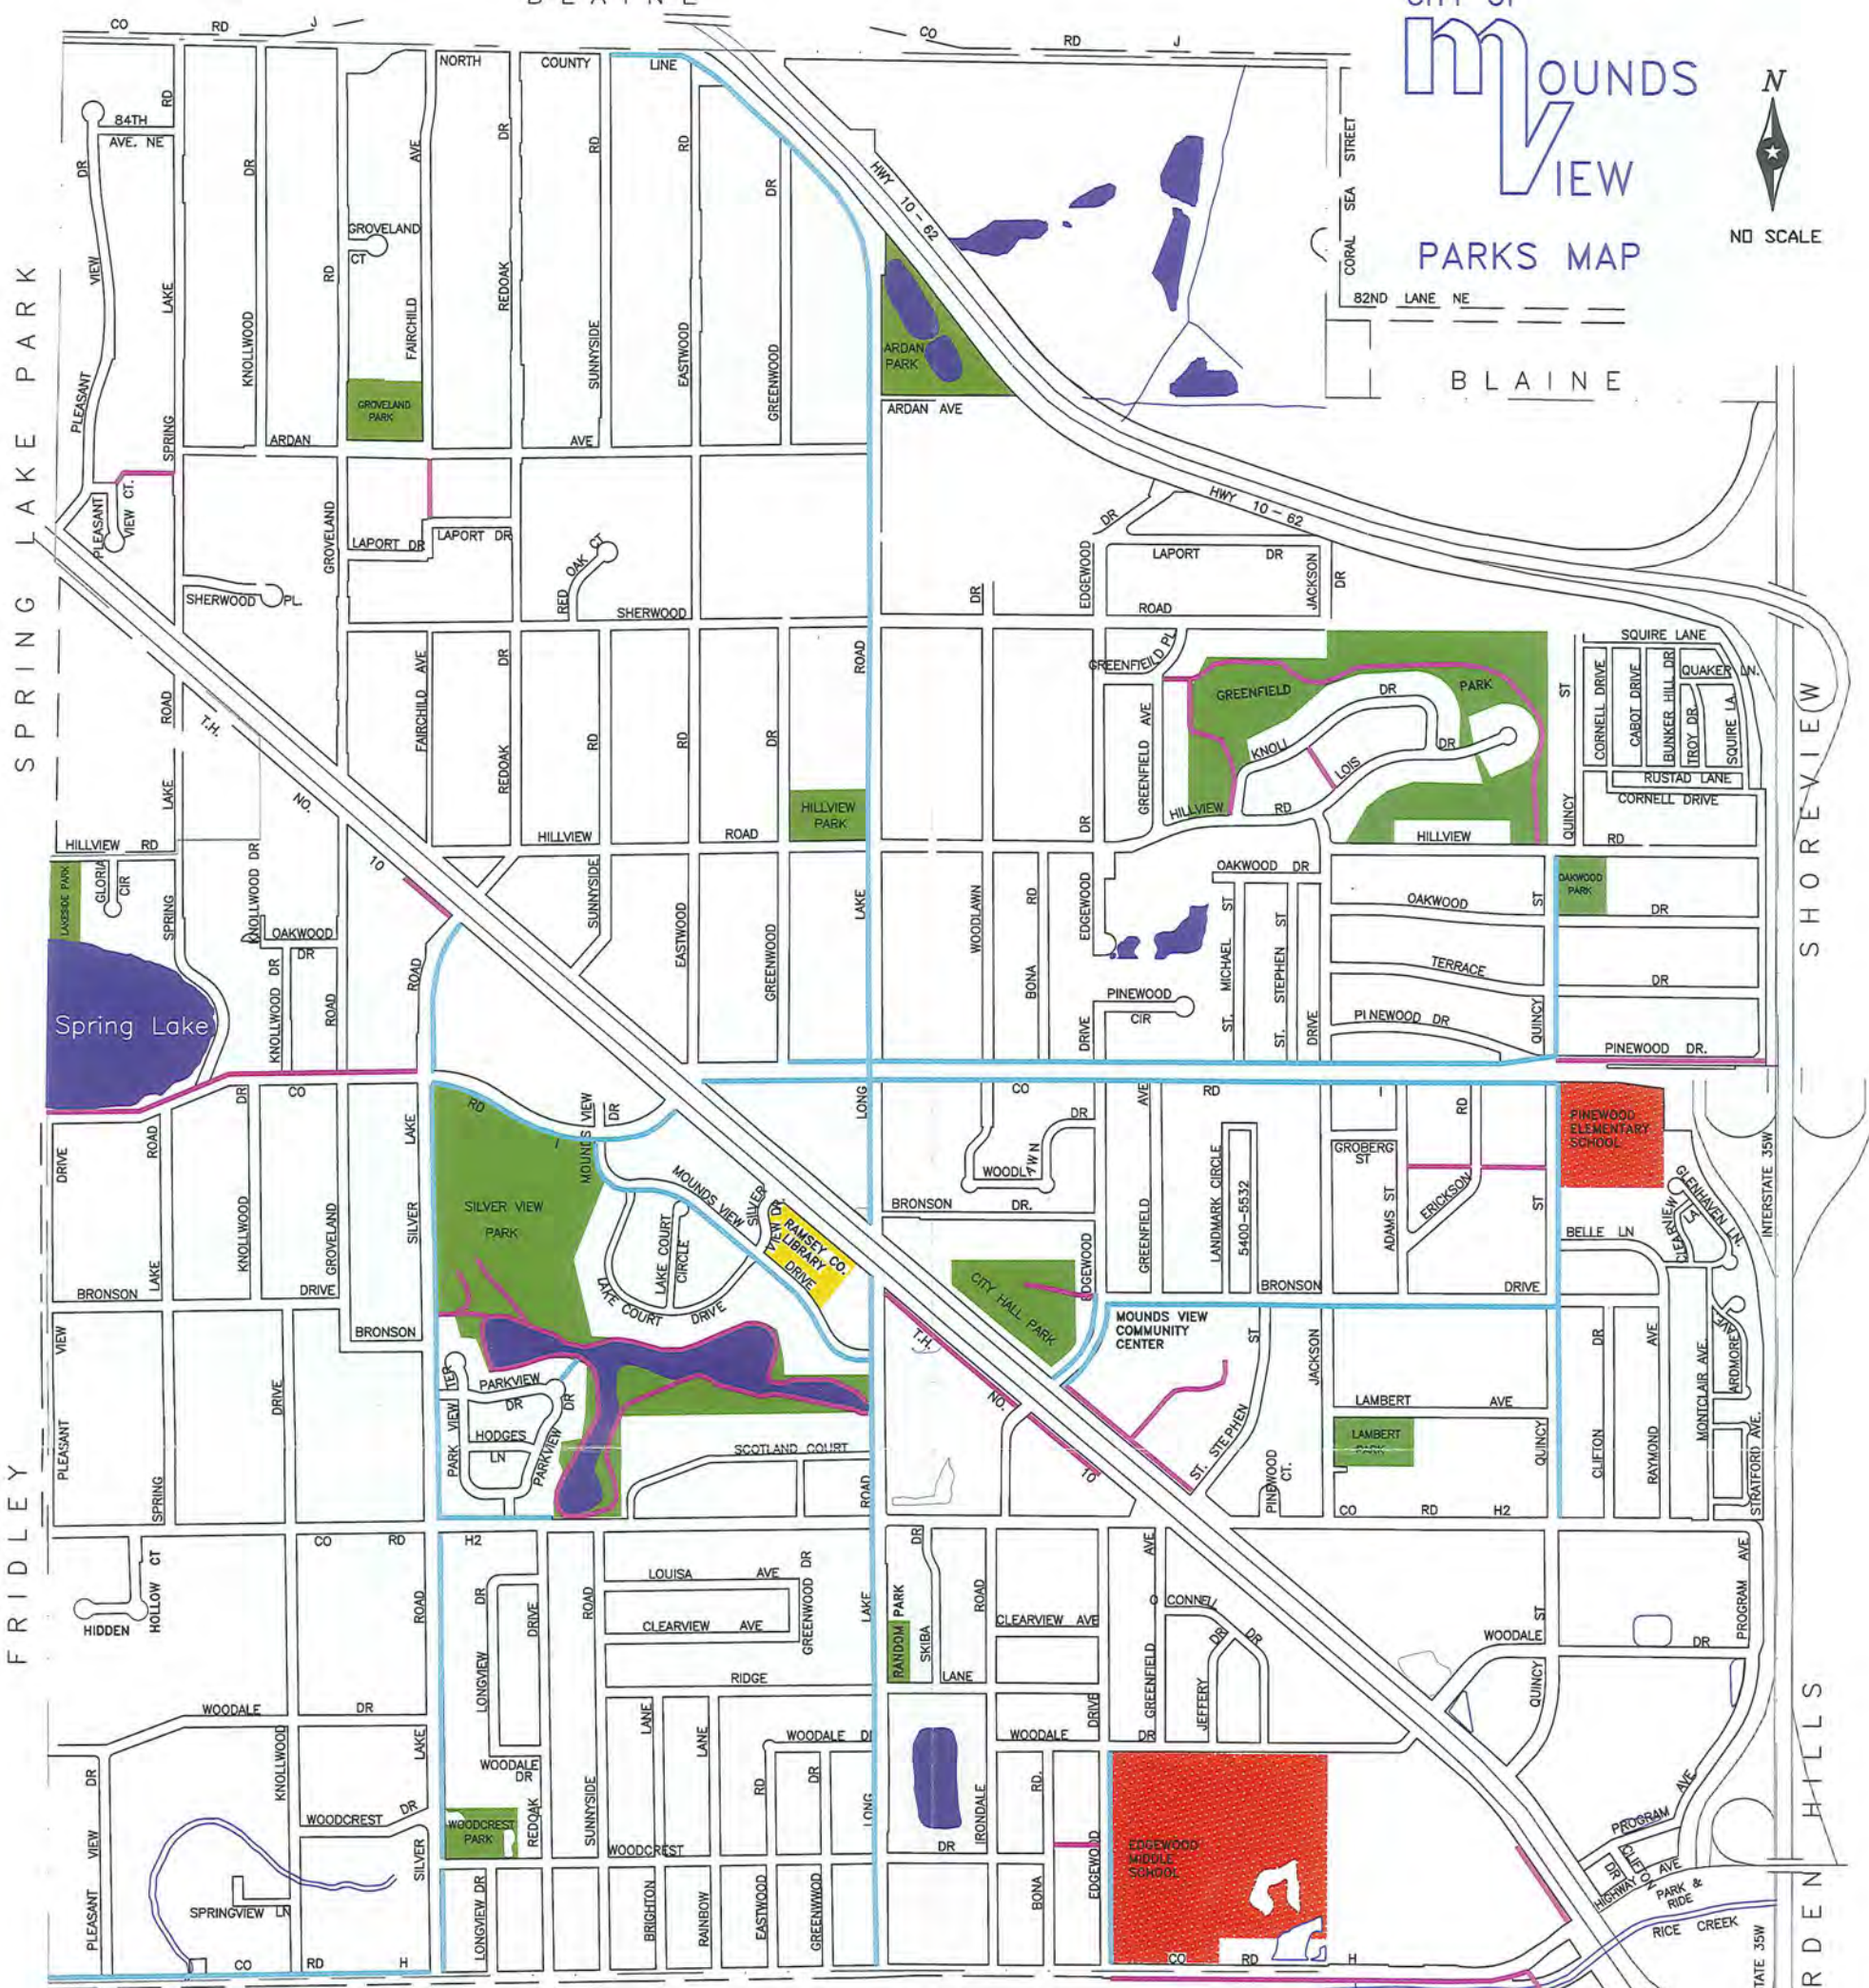

BLAINE

CITY OF  
**MOUNDS VIEW**  
PARKS MAP

FRIDLEY

Sidewalks — Trailways —

FACILITIES AND LOCATIONS	TOTAL ACRES	Park Building	Picnic Shelter	Picnic Tables/Grills	Baseball Diamond	Softball Diamond	Hockey Rink	General Skating	Tennis Courts	Basketball Courts	Volleyball Courts	Soccer/Football Fields	Swimming Pool/Beach	Play Equipment	Nature/Hiking Trails	Sliding Hills	Horseshoe Courts	Permanent Restrooms	Disc Golf
Ardan Park Ardan & Long Lake Rd.	8.8																		
City Hall Park 2401 Highway 10	12.9		●	●	●	●	●				●			●					
Greenfield Park Hillview & Knoll Dr.	35.5			●	●	●			●	●				●					
Groveland Park Groveland & Ardan Ave.	4.1	●		●	●			●	●	●				●					
Hillview Park Hillview & Long Lk. Rd.	3.2	●		●	●		●	●						●					
Lakeside Park 7840 Pleasant View Dr.	11.0	●	●	●	●	●								●					
Lambert Park Jackson & Lambert Ave.	3.2	●		●	●		●	●		●				●					
Oakwood Park Oakwood & Quincy St.	2.4			●	●									●					
Random Park 5214 Long Lake Rd.	2.0	●		●	●									●					
Silver View Park Cty. Rd. 1 & Silver Lake	52.0		●	●	●	●				●	●	●	●	●	●	●	●	●	●
Woodcrest Park Woodcrest & Silver Lk.	2.0			●	●									●					

● Lighted Facility

## Mounds View Community Center

Located just off of County Road 10 and Edgewood Drive, the Mounds View Community Center is the hub for indoor activities and community meeting space. Amenities include a banquet center, double gymnasium, meeting rooms, and commons area. This facility is available for rental.

## Lakeside Lions Park

With 2 picnic shelters, a gazebo, beach, fishing pier, and walking trails, this 11-acre park is a favorite of many residents. Lakeside Lions Park is a joint facility with the City of Spring Lake Park. For information on reserving this facility, please call the City of Mounds View.